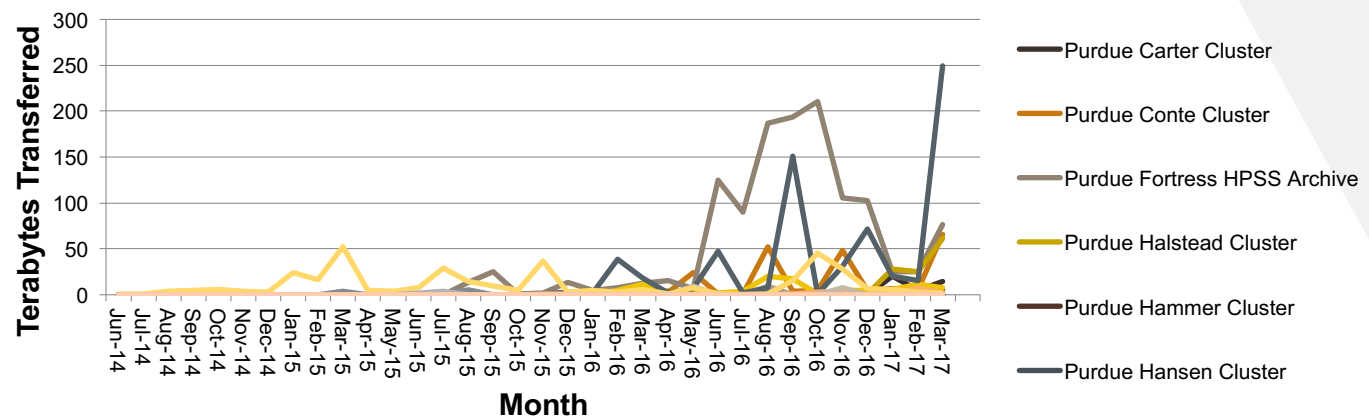

ADOPTION

Terabytes Transferred per Month per Managed Endpoint

Last 12 months:

1.9 PB transferred (388TB last month!)

Average of 152 TB, 74 unique users per month